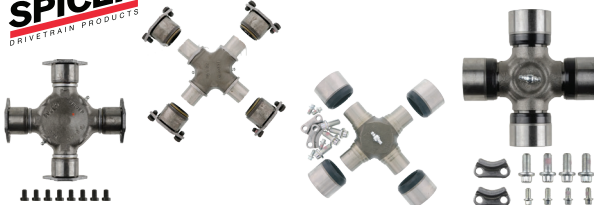

Delo Engine Oil Pails
\$97.50

Part#: 257000-428C, 10W30 OR
Part#: 257004-428C, 15W40

*Includes Loyalty Savings

Delo Engine Oil Jugs
\$22.50

Part#: 257000-464C, 10W30 OR
Part#: 257004-464C, 15W40

*Includes Loyalty Savings

Center Bearing Assembly
\$119.95

Part#: 10094142

*Includes Loyalty Savings

Chrome Cab Filter & Element

\$22.65

\$7.85

Part#: CF19501C
Filter

Part#: CFR19501
Filter Element

*Includes Loyalty Savings

2-Speed Fan Clutch
\$1,595.65

Part#: 79A9782RMAN

*Includes Loyalty Savings

All PPP Lighting

10% OFF

U-Joints

\$139.95

\$89.95

\$259.95

\$159.95

Part#: 5-281X
1810

Part#: 5-280X
1710

Part#: SPL250-3X
SPL 250

Part#: SPL170-4X
SPL 170

*Includes Loyalty Savings